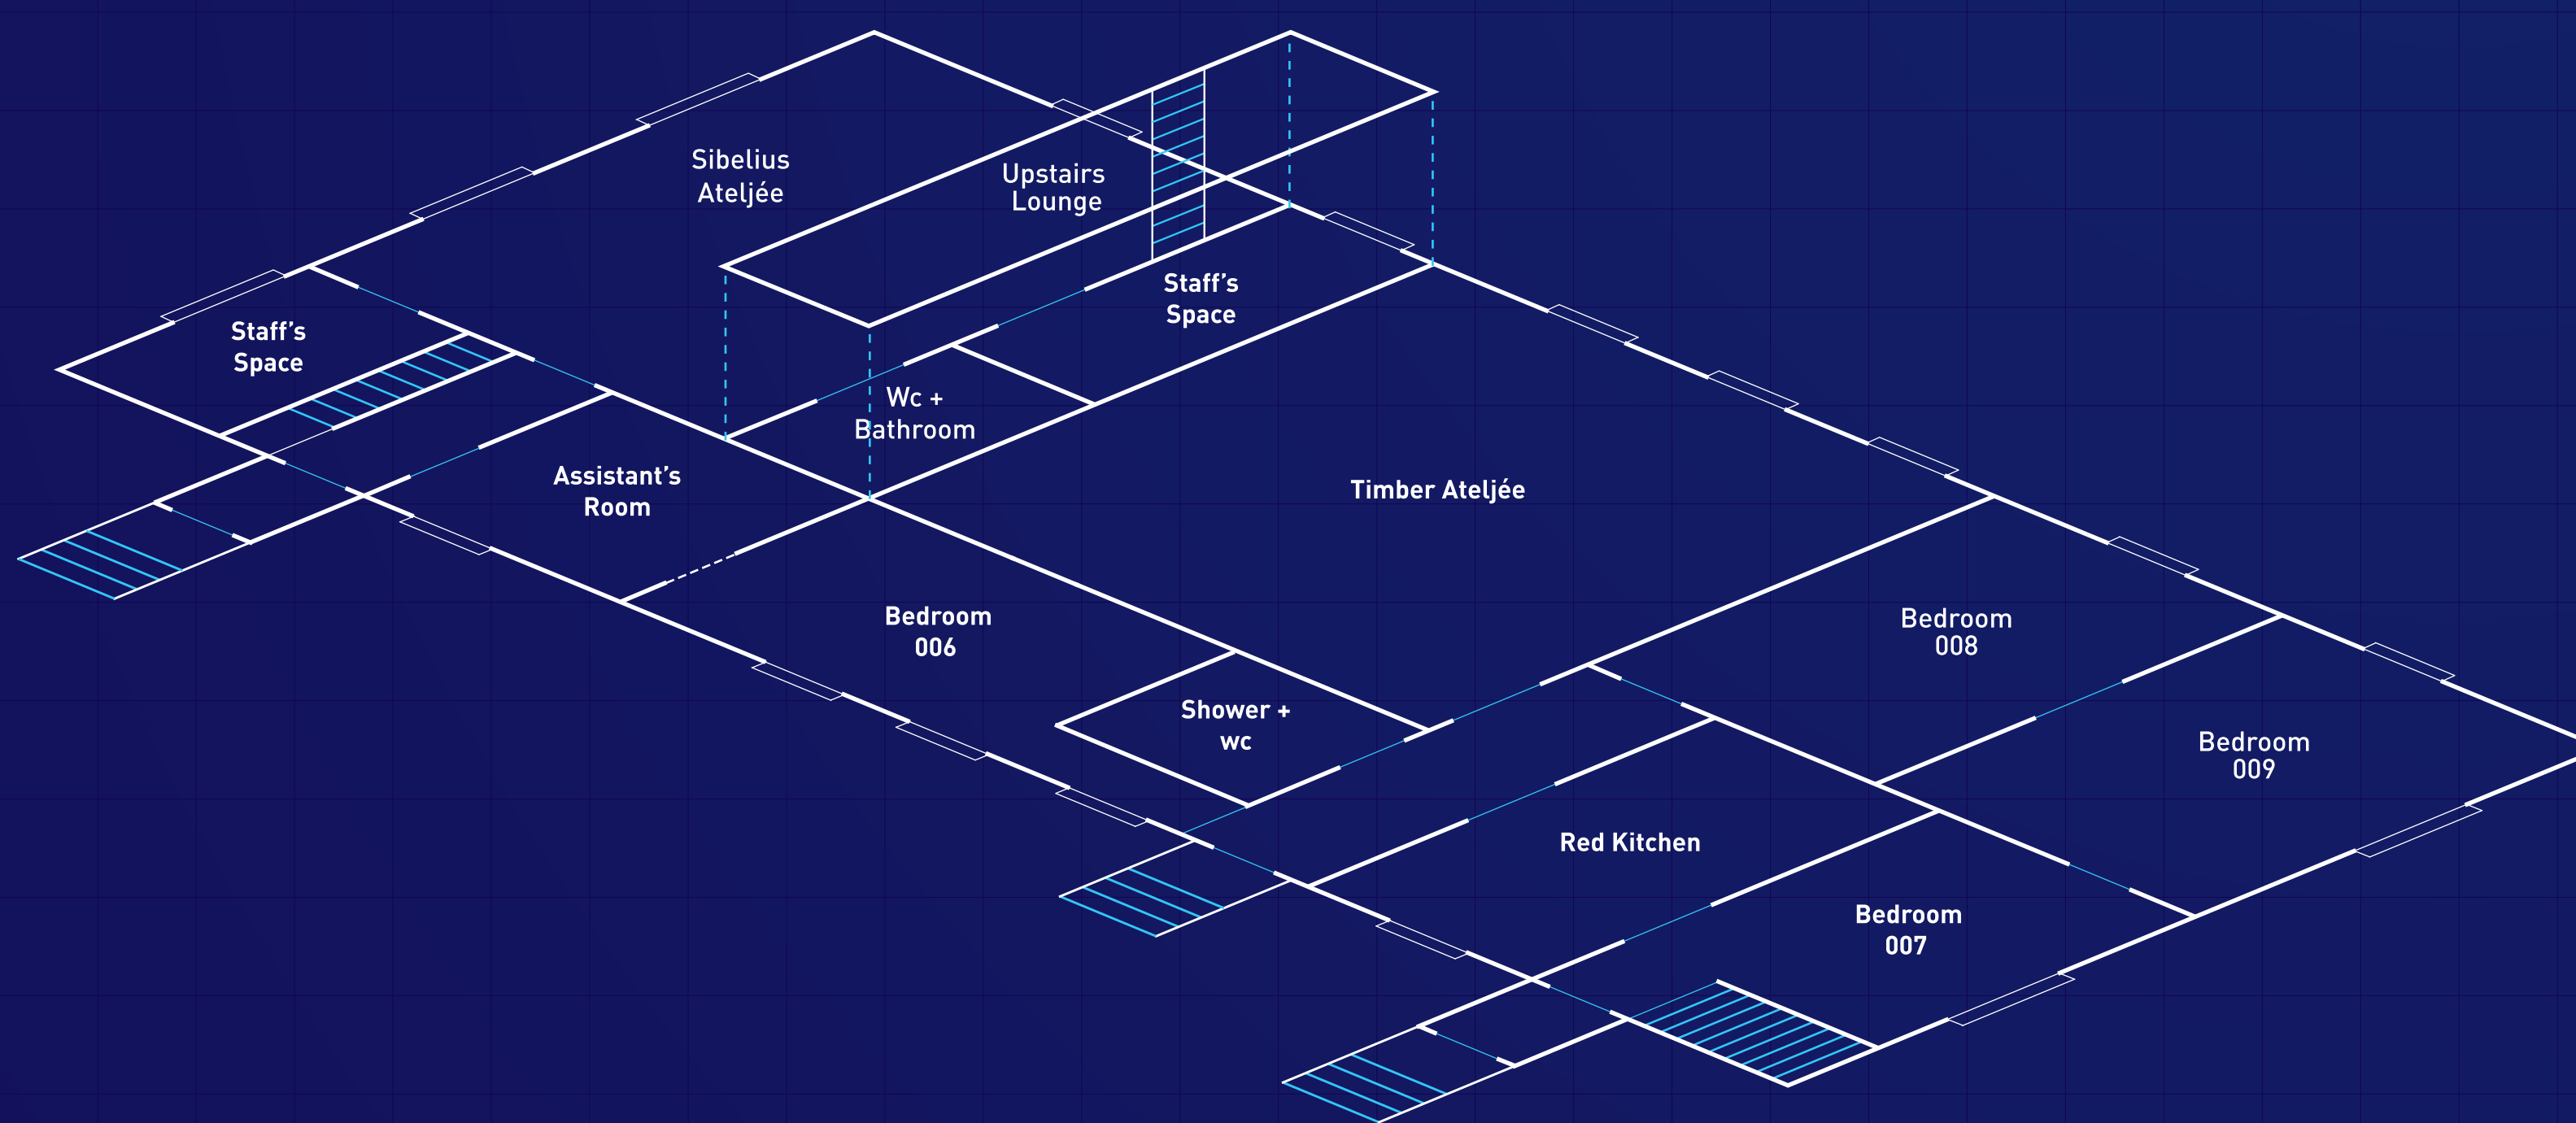

Room Code	Space [m2]	Usage & Capacity
Bedroom 006	20	Private space with integrated studio space
Sibelius Ateljée	45	Arteles Staff Headquarters
Bedroom 006	20	Private space with integrated studio space
Bedroom 007	20	Private space with integrated studio space
Timber Ateljée	58	Private space with integrated studio space suitable for 2
Bedroom 008	20	Private space with integrated studio space
Bedroom 009	25	Private space with integrated studio space
Red Kitchen	17	Shared kitchen space

TIMBER

Arteles Creative Center: Building Plans

Nexus 9000: 507 m2

Timber: 300 m2

View: Non-perspective foreshortening

24h/7 access to all working & common spaces